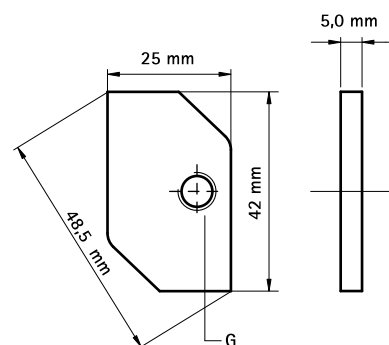

Walraven Slide Nut 651D – 50x40

(G 30 15)

fixing to rail 50x40

Features and Benefits

- material: steel
- zinc plated

Part No.	G	For Rail	F _{a,z} (N)	Pack 1	Pack 2
6515008	M8	50x40	3,000	50	250
6515010	M10	50x40	3,000	50	250
6515012	M12	50x40	3,000	50	250

Complementary

Walraven Fixing Rail – 50x40
 Walraven Cantilever Arm – 50x40
 (BUP1000)