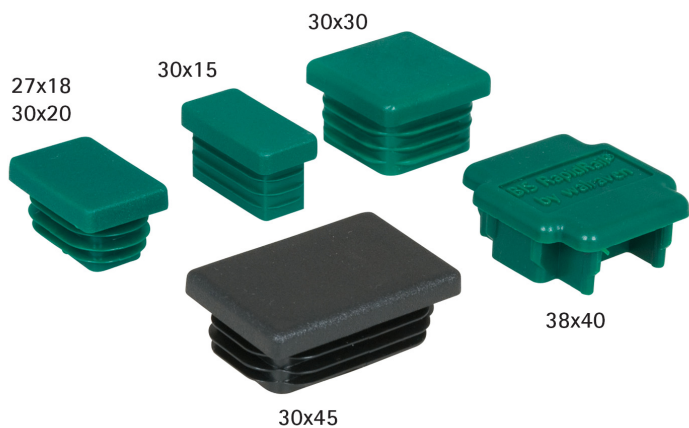

Walraven Rail End Cap

finishing of Walraven RapidRail®

(G 45 05)

Features and Benefits

- for clean finishing of rail end, covers all burrs
- material: PE (polyethylene)
- easy to fix securely

Part No.	For Rail	Colour	Pack 1	Pack 2
6566000	27x18, 30x20	Green	50	250
6566001	30x15	Green	50	250
6566002	30x30	Green	25	250
6566030	30x45	Black	20	200
6566035	38x40	Green	20	200

Complementary

Walraven RapidRail® Cantilever Arm
Walraven RapidRail® Fixing Rail