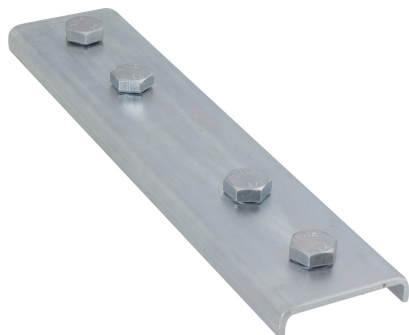

Walraven Rail Connector – 50x40

(G 35 40)

fixing to rail 50x40

Features and Benefits

- to make rail fabrications
- with pre-assembled double slide nut
- material: steel
- zinc plated

Part No.	L	B	H	S	SW1	For Rail	Pack 1
		(mm)	(mm)	(mm)	(mm)		
6543004	250 mm	40	12	50	17	50x40	20