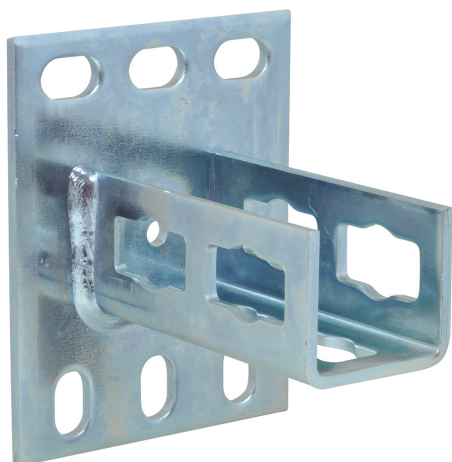

# Walraven PushStrut Wallplate

(H 29 28)

for easy installation of complex rail constructions

## Features and Benefits

- easily combined with all common Strut profiles
- stable connection of rails to the floor, ceiling or wall
- timesaving and flexible
- easy to remove and reusable
- material: steel
- zinc plated