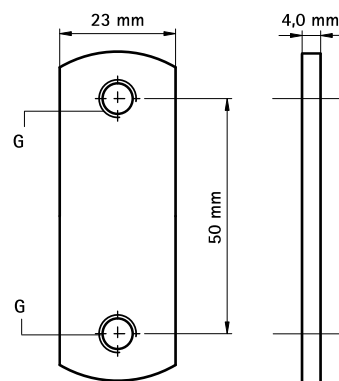

Walraven Double Slide Nut

(G 30 30)

fixing to Walraven RapidRail®

Features and Benefits

- suitable for rail 27x18, 30x15, 30x20, 30x30, 30x45, 38x40
- zinc plated
- material: steel

Part No.	G	For Rail	Pack 1	Pack 2
6513208	M8	27x18, 30x15, 30x20, 30x30, 30x45, 38x40	50	250