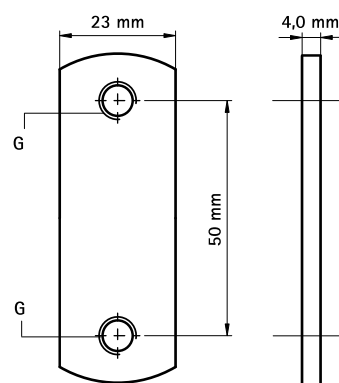

# Walraven Double Slide Nut

(G 30 30)

fixing to Walraven RapidRail®

## Features and Benefits

- suitable for rail 27x18, 30x15, 30x20, 30x30, 30x45, 38x40
- zinc plated
- material: steel

Part No.	G	For Rail	Pack 1	Pack 2
6513208	M8	27x18, 30x15, 30x20, 30x30, 30x45, 38x40	50	250