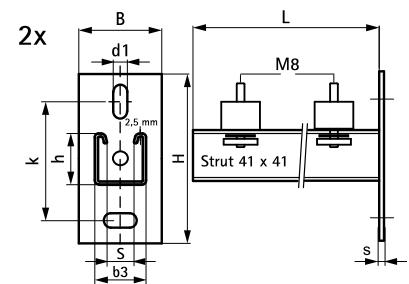

# Walraven Console Kit Clim ISO – Strut (Wall Rail)

(H 19 10)

wall fixing of appliances

Part No.	L	B	b3	H	h	s	d1	S	k	From Rail	F <sub>a,z</sub> (N)	Pack 1
		(mm)	(mm)	(mm)	(mm)	(mm)	(mm)	(mm)	(mm)			
6901945	450 mm	48	41	130	41	7	30 x 13	22	87.5	Strut 41x41	800	1
6901960	600 mm	48	41	130	41	7	30 x 13	22	87.5	Strut 41x41	600	1