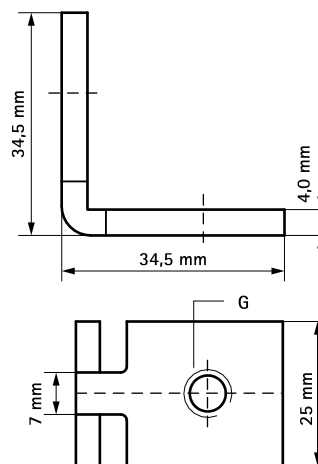

Walraven Angle Formed Slide Nut

(G 30 25)

fixing to Walraven RapidRail®

Features and Benefits

- suitable for rail 30x15, 30x20, 30x30, 30x45, 38x40
- zinc plated
- material: steel

Part No.	G	For Rail	Pack 1	Pack 2
6513709	M8	27x18, 30x15, 30x20, 30x30, 30x45, 38x40	25	250

Complementary

Walraven RapidRail® Cantilever Arm
Walraven RapidRail® Fixing Rail