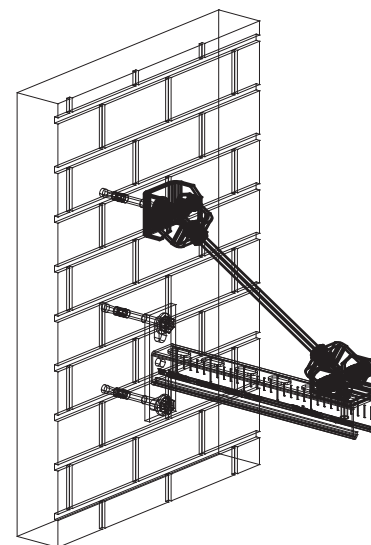

Walraven Adjustable Support (BUP1000)

(H 12 53)

fixing to wall

Features and Benefits

- especially for angled installations with bracings
- suitable for fixing to walls or fixing rails
- adjustable angle up to 90°
- with two holes Ø13 mm
- material: steel
- surface protection:
 - product is part of the Walraven BIS UltraProtect® 1000 system
 - suitable for in- and outdoor applications
 - stands min. 1,000 hours salt spray test (max. 5% red rust) according to ISO 9227

Part No.	L	B	H	d1	d2	For Rail	F _{a,z}	ST	Pack 1
		(mm)	(mm)	(mm)	(mm)		(N)		
66588818	50 mm	78	63	Ø 13.0	Ø 13.0	Strut	5,000	BIS UltraProtect® 1000	10

Max. allowed load: when used at an angle of 45° on wall/ceiling.