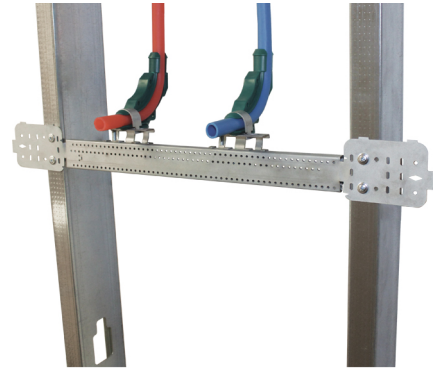

Rapid Sliding Wall Bracket (RSWB) PEX 1/2" Stub-Out Kit

(02 05 232)

Features and Benefits

- easy to adjust and close using hands or drill
- individually bagged for convenience
- pre-assembled and ready to use with PEX pipe

Part No.	Cont.	Pack 1
59490970	RSWB3, spans from 12" to 20", 1 stub-out brackets, hardware	25
59490971	RSWB3, spans from 12" to 20", 2 stub-out brackets, hardware	25
59490972	RSWB4, spans from 16" to 26", 2 stub-out brackets, hardware	25

Complementary

- PEX Stub-Out Clamp
- Heavy Angled Wall Bracket (HAWB)