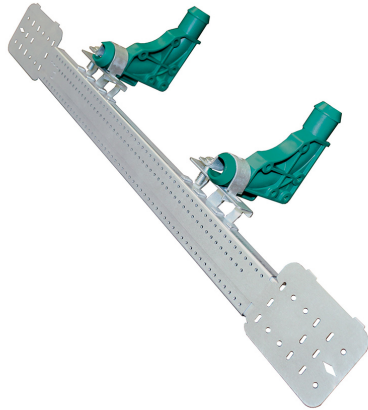

Rapid Sliding Wall Bracket (RSWB) PEX 1/2" Stub-Out Kit

(02 05 232)

Features and Benefits

- easy to adjust and close using hands or drill
- individually bagged for convenience
- pre-assembled and ready to use with PEX pipe

Part No.	Cont.	Pack 1
59490970	RSWB3, spans from 12" to 20", 1 stub-out brackets, hardware	25
59490971	RSWB3, spans from 12" to 20", 2 stub-out brackets, hardware	25
59490972	RSWB4, spans from 16" to 26", 2 stub-out brackets, hardware	25

Complementary

- PEX Stub-Out Clamp
- Heavy Angled Wall Bracket (HAWB)