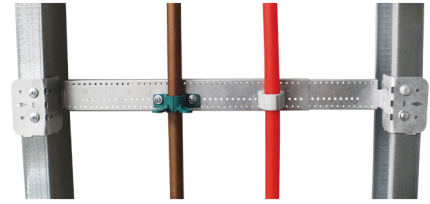

# Rapid Sliding Wall Bracket (RSWB)

(02 05 200)

## Features and Benefits

- extendable in-wall bracket for mounting plumbing pipes, electrical pipes, electrical boxes and conduit between studs
- suitable for use in metal or wood stud walls and floor joists
- quicker and easier to install than traditional methods - no measuring or cutting
- can be set at multiple depths
- for use with RapidRail® Slide Nuts, starQuick® Clamps, starQuick® Universal Rail Adapter and RapidRail® Hammerfix accessories
- break apart design (sold in connected pairs)
- material: steel 1.0226
- pre-galvanized