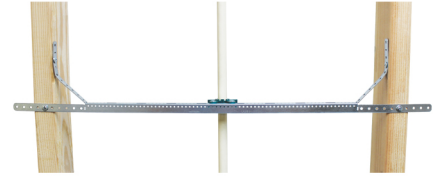

Light Angled Wall Bracket (LAWB)

Double CPVC or Copper Pipe 1/2" Stub-Out Kit

(02 05 241)

Features and Benefits

- adjustable to accommodate different stud spacing
- hardware included
- a light duty bracket with rubber inserts and clamps for use with CPVC or copper pipe stub-outs
- hole pattern for stub-outs is every 2" with adjustability of +or- 1/2"

Part No.	Cont.	Pack 1
59496211	LAWB1, spans from 12" to 20", 2 stub-out brackets, hardware	25
59496212	LAWB2, spans from 18" to 26", 2 stub-out brackets, hardware	25