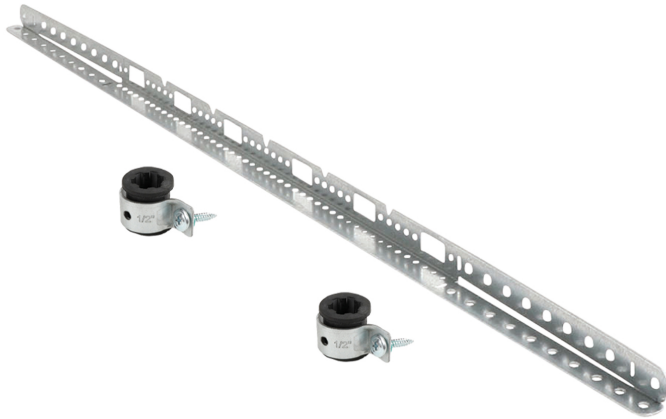

Light Angled Wall Bracket (LAWB)

Double CPVC or Copper Pipe 1/2" Stub-Out Kit

(02 05 241)

Features and Benefits

- adjustable to accommodate different stud spacing
- hardware included
- a light duty bracket with rubber inserts and clamps for use with CPVC or copper pipe stub-outs
- hole pattern for stub-outs is every 2" with adjustability of +or- 1/2"

Part No.	Cont.	Pack 1
59496211	LAWB1, spans from 12" to 20", 2 stub-out brackets, hardware	25
59496212	LAWB2, spans from 18" to 26", 2 stub-out brackets, hardware	25