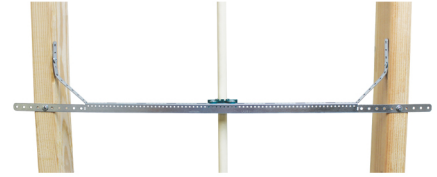

# Light Angled Wall Bracket (LAWB) Double CPVC or Copper Pipe 1/2" Stub-Out Kit

(02 05 241)

### Features and Benefits

- adjustable to accommodate different stud ■ hardware included spacing
- a light duty bracket with rubber inserts and clamps for use with CPVC or copper pipe stub-outs
- hole pattern for stub-outs is every 2" with adjustability of +or- 1/2"

Part No.	Cont.	Pack 1
59496211	LAWB1, spans from 12" to 20", 2 stub-out brackets, hardware	25
59496212	LAWB2, spans from 18" to 26", 2 stub-out brackets, hardware	25