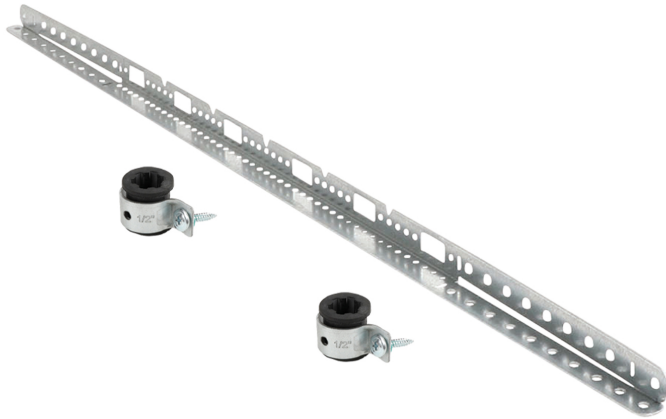

# Light Angled Wall Bracket (LAWB) Double CPVC or Copper Pipe 1/2" Stub-Out Kit

(02 05 241)

### Features and Benefits

- adjustable to accommodate different stud ■ hardware included spacing
- a light duty bracket with rubber inserts and clamps for use with CPVC or copper pipe stub-outs
- hole pattern for stub-outs is every 2" with adjustability of +or- 1/2"

Part No.	Cont.	Pack 1
59496211	LAWB1, spans from 12" to 20", 2 stub-out brackets, hardware	25
59496212	LAWB2, spans from 18" to 26", 2 stub-out brackets, hardware	25