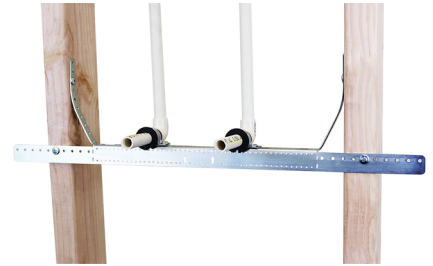

Heavy Angled Wall Bracket (HAWB) Double CPVC or Copper Pipe 1/2" Stub-Out Kit

(02 05 248)

Features and Benefits

- adjustable to accommodate different stud spacing
- hardware included
- a heavy duty bracket with rubber inserts and clamps for use with CPVC or copper pipe stub-outs
- hole pattern for stub-outs is every 2" with adjustability of +or- 1/2"

Part No.	Cont.	Pack 1
59495211	HAWB1, spans from 12" to 20", 2 stub-out brackets, hardware	25
59495212	HAWB2, spans from 18" to 26", 2 stub-out brackets, hardware	25