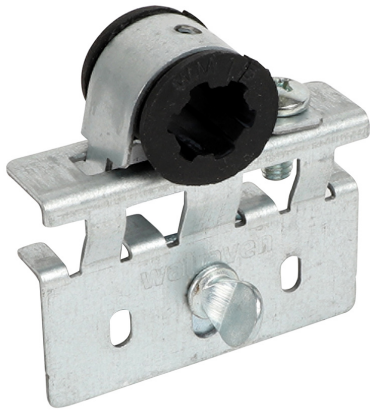

# CPVC or Copper Pipe Stub-Out Clamp for Rapid Sliding Wall Bracket (RSWB)

(02 05 259)

## Features and Benefits

- easily mounts to the Multi-Purpose Telescoping Support (MPTS)
- for use with CPVC or copper pipe
- features a thumb screw for easy adjustability
- a secure way to support CPVC or copper pipe stub-outs
- pre-assembled for quick installation