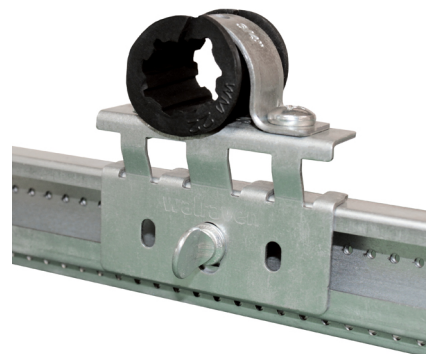

CPVC or Copper Pipe Stub-Out Clamp for Rapid Sliding Wall Bracket (RSWB)

(02 05 259)

Features and Benefits

- easily mounts to the Multi-Purpose Telescoping Support (MPTS)
- for use with CPVC or copper pipe
- features a thumb screw for easy adjustability
- a secure way to support CPVC or copper pipe stub-outs
- pre-assembled for quick installation

Part No.	Pack 1
59497212	25