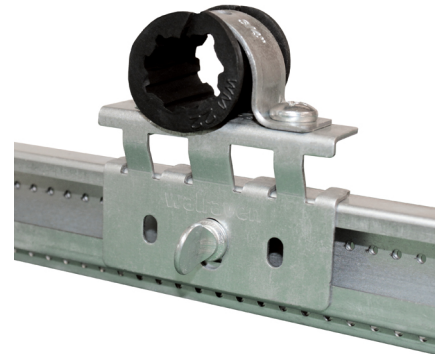

CPVC or Copper Pipe Stub-Out Clamp for Rapid Sliding Wall Bracket (RSWB)

(02 05 259)

Features and Benefits

- easily mounts to the Multi-Purpose Telescoping Support (MPTS)
- for use with CPVC or copper pipe
- features a thumb screw for easy adjustability
- a secure way to support CPVC or copper pipe stub-outs
- pre-assembled for quick installation

Part No.	Pack 1
59497212	25