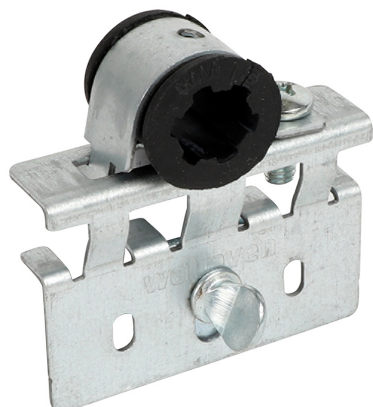

CPVC or Copper Pipe Stub-Out Clamp for Rapid Sliding Wall Bracket (RSWB)

(02 05 259)

Features and Benefits

- easily mounts to the Multi-Purpose Telescoping Support (MPTS)
- for use with CPVC or copper pipe
- features a thumb screw for easy adjustability
- a secure way to support CPVC or copper pipe stub-outs
- pre-assembled for quick installation

Part No.	Pack 1
59497212	25