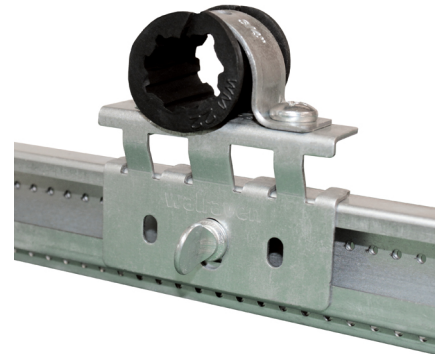

# CPVC or Copper Pipe Stub-Out Clamp for Rapid Sliding Wall Bracket (RSWB)

(02 05 259)

## Features and Benefits

- easily mounts to the Multi-Purpose Telescoping Support (MPTS)
- for use with CPVC or copper pipe
- features a thumb screw for easy adjustability
- a secure way to support CPVC or copper pipe stub-outs
- pre-assembled for quick installation