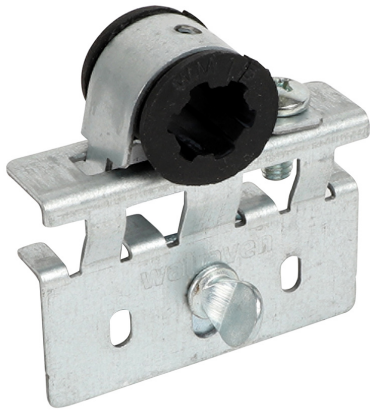

CPVC or Copper Pipe Stub-Out Clamp for Rapid Sliding Wall Bracket (RSWB)

(02 05 259)

Features and Benefits

- easily mounts to the Multi-Purpose Telescoping Support (MPTS)
- for use with CPVC or copper pipe
- features a thumb screw for easy adjustability
- a secure way to support CPVC or copper pipe stub-outs
- pre-assembled for quick installation

Part No.	Pack 1
59497212	25