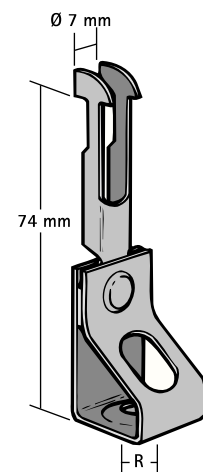

Britclips® RD ICT

for ceilings

(J 30 15)

Features and Benefits

- for fixing to roofing sheets
- with threaded rod holder (rod height adjustable by screwing)
- material: spring steel (type C67S according to EN10132)
- surface treatment: Delta-Tone 9000 (480 hours)

Part No.	Code	R	Pack 1	Pack 2
54420800	RD ICTM8	M8	100	400
54421000	RD ICTM10	M10	100	400

*For use with static loads only.
Safe load dependent on thickness of roof sheet.*

Complementary
Walraven Stud Bolt
Walraven Threaded Rod