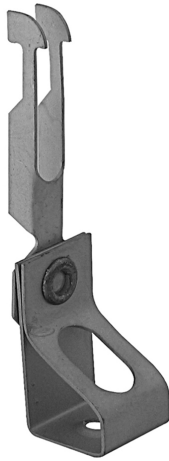

Britclips® RD ICT

for ceilings

(J 30 15)

Features and Benefits

- for fixing to roofing sheets
- with threaded rod holder (rod height adjustable by screwing)
- material: spring steel (type C67S according to EN10132)
- surface treatment: Delta-Tone 9000 (480 hours)

Part No.	Code	R	Pack 1	Pack 2
54420800	RD ICTM8	M8	100	400
54421000	RD ICTM10	M10	100	400

*For use with static loads only.
Safe load dependent on thickness of roof sheet.*

Complementary
Walraven Stud Bolt
Walraven Threaded Rod