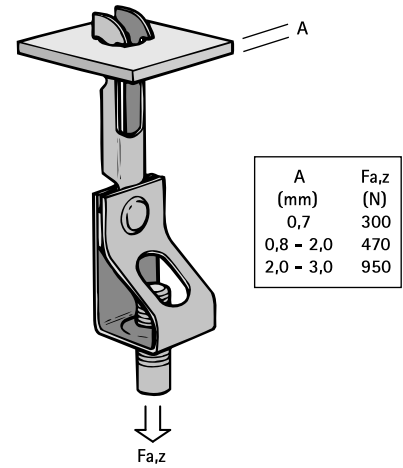

Britclips® RD ICT

for ceilings

(J 30 15)

Features and Benefits

- for fixing to roofing sheets
- with threaded rod holder (rod height adjustable by screwing)
- material: spring steel (type C67S according to EN10132)
- surface treatment: Delta-Tone 9000 (480 hours)

Part No.	Code	R	Pack 1	Pack 2
54420800	RD ICTM8	M8	100	400
54421000	RD ICTM10	M10	100	400

*For use with static loads only.
Safe load dependent on thickness of roof sheet.*

Complementary
Walraven Stud Bolt
Walraven Threaded Rod