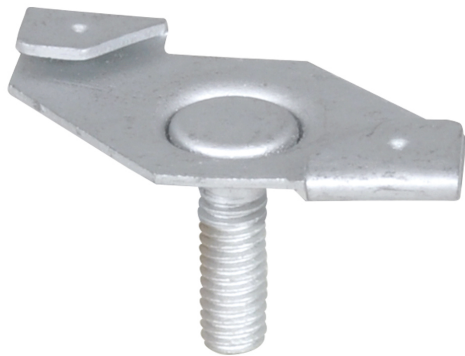

Britclips® ACC25

for ceiling grid 25 mm

(J 35 10)

Features and Benefits

- twist on fixing
- for fixing to the ceiling grid
- with stud bolt M6 (length see table) for fixing of clamp, conduit junction box, etc.
- surface treatment: Delta-Tone 9000 (480 hours)
- material: spring steel (type C67S according to EN10132)

Part No.	Code	G	F _{a,z} (N)	Pack 1	Pack 2
56521101	ACC25 M6x11	M6 x 11 mm	220	100	400
56521601	ACC25 M6x16	M6 x 16 mm	220	100	400
56522501	ACC25 M6x25	M6 x 25 mm	220	100	400

For use with static loads only.

Complementary
starQuick® Clamp (Grey)