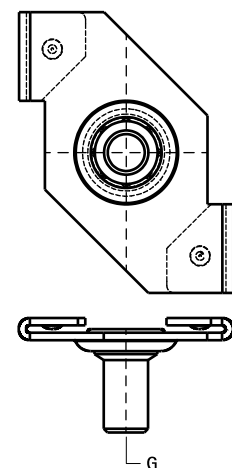

Britclips® ACC25

for ceiling grid 25 mm

(J 35 10)

Features and Benefits

- twist on fixing
- for fixing to the ceiling grid
- with stud bolt M6 (length see table) for fixing of clamp, conduit junction box, etc.
- surface treatment: Delta-Tone 9000 (480 hours)
- material: spring steel (type C67S according to EN10132)

Part No.	Code	G	F _{a,z} (N)	Pack 1	Pack 2
56521101	ACC25 M6x11	M6 x 11 mm	220	100	400
56521601	ACC25 M6x16	M6 x 16 mm	220	100	400
56522501	ACC25 M6x25	M6 x 25 mm	220	100	400

For use with static loads only.