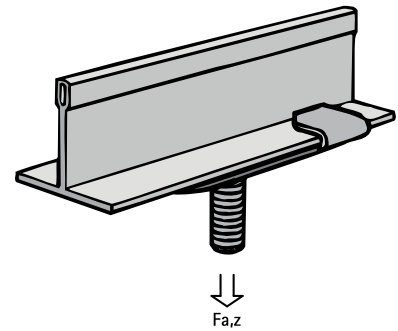

Britclips® ACC25

for ceiling grid 25 mm

(J 35 10)

Features and Benefits

- twist on fixing
- for fixing to the ceiling grid
- with stud bolt M6 (length see table) for fixing of clamp, conduit junction box, etc.
- surface treatment: Delta-Tone 9000 (480 hours)
- material: spring steel (type C67S according to EN10132)

Part No.	Code	G	F _{a,z} (N)	Pack 1	Pack 2
56521101	ACC25 M6x11	M6 x 11 mm	220	100	400
56521601	ACC25 M6x16	M6 x 16 mm	220	100	400
56522501	ACC25 M6x25	M6 x 25 mm	220	100	400

For use with static loads only.