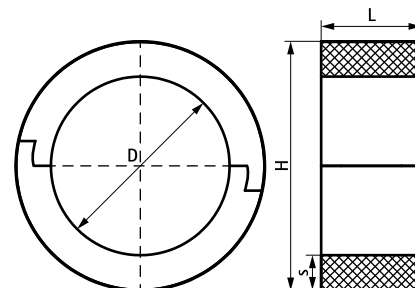

## BISOFIX<sup>®</sup> PIR50

for insulated pipes 12.0 - 406.4 mm

(D 03 80)

### Features and Benefits

- for combination with rigid foam insulation
- cover joints with aluminium tape
- does not contain CFC, HCFC, formaldehyde or cadmium
- fire class B2
- PIR density for  $D < 110\text{mm}$  =  $80\text{kg/m}^3$
- PIR density for  $D > 110\text{mm}$  =  $120\text{kg/m}^3$
- thermal conductivity  $\lambda$  (approx. value):  $0.30\text{ W/(mK)}$
- temperature range  $-45\text{ }^\circ\text{C}$  -  $+105\text{ }^\circ\text{C}$

Part No.	D (mm)	D (°)	DN	L	H (mm)	s (mm)	F <sub>a,z</sub> (N)	Pack 1
I500000012	12.0	-	-	75 mm	112.0	50.0	220	25
I500000015	15.0 - 16.0	-	-	75 mm	115.0	50.0	250	25
I500000018	17.2 - 18.0	3/8	10	75 mm	118.0	50.0	300	25
I500000022	21.3 - 22.0	1/2	15	75 mm	122.0	50.0	340	25
I500000028	26.9 - 28.0	3/4	20	75 mm	128.0	50.0	350	25
I500000034	33.7 - 35.0	-	-	75 mm	135.0	50.0	370	25
I500000042	42.4	1 1/4	32	75 mm	142.4	50.0	470	25
I500000048	48.3	1 1/2	40	75 mm	148.3	50.0	500	15
I500000054	54.0	-	-	75 mm	154.0	50.0	520	15
I500000057	56.0 - 57.0	-	-	75 mm	157.0	50.0	520	15
I500000060	60.3	2	50	75 mm	160.3	50.0	540	15
I500000064	64.0	-	-	75 mm	164.0	50.0	550	15
I500000070	70.0	-	-	75 mm	170.0	50.0	600	15
I500000076	76.1	2 1/2	65	75 mm	176.1	50.0	650	15
I500000089	88.9	3	80	75 mm	188.9	50.0	690	15
I500000102	101.6	-	-	75 mm	201.6	50.0	720	5
I500000108	108.0	-	-	75 mm	208.0	50.0	760	5
I500000114	114.3	4	100	100 mm	214.3	50.0	1,680	5
I500000133	133.0	-	-	100 mm	233.0	50.0	2,780	8
I500000140	139.7	5	125	100 mm	239.7	50.0	2,860	8
I500000160	159.0 - 160.0	-	-	100 mm	260.0	50.0	3,090	8
I500000168	168.3	6	150	100 mm	268.3	50.0	3,200	8
I500000219	219.1	8	200	150 mm	319.1	50.0	4,810	2
I500000273	273.1	-	-	150 mm	373.1	50.0	5,620	2
I500000324	323.9	-	-	150 mm	424.0	50.0	6,390	2
I500000406	406.4	-	-	150 mm	506.4	50.0	6,410	2