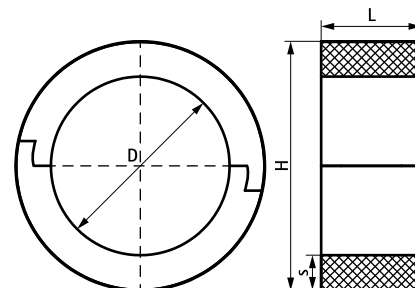

BISOFIX[®] PIR20

for insulated pipes 12.0 - 273.1 mm

(D 03 50)

Features and Benefits

- for combination with rigid foam insulation
- cover joints with aluminium tape
- does not contain CFC, HCFC, formaldehyde or cadmium
- fire class B2
- PIR density for $D < 110\text{mm}$ = 80kg/m^3
- PIR density for $D > 110\text{mm}$ = 120kg/m^3
- thermal conductivity lambda (approx. value): 0.30 W/(mK)
- temperature range $-45\text{ }^\circ\text{C}$ - $+105\text{ }^\circ\text{C}$

Part No.	D (mm)	D (")	DN	L	H (mm)	s (mm)	F _{a,z} (N)	Pack 1
I200000012	12.0	-	-	75 mm	52.0	20.0	120	25
I200000015	15.0 - 16.0	-	-	75 mm	55.0	20.0	160	25
I200000018	17.2 - 18.0	3/8	10	75 mm	58.0	20.0	170	25
I200000020	20.0	-	-	75 mm	60.0	20.0	180	25
I200000022	21.3 - 22.0	1/2	15	75 mm	62.0	20.0	180	25
I200000025	25.0	-	-	75 mm	65.0	20.0	190	25
I200000028	26.9 - 28.0	3/4	20	75 mm	68.0	20.0	200	25
I200000032	32.0	-	-	75 mm	72.0	20.0	210	25
I200000034	33.7 - 35.0	-	-	75 mm	75.0	20.0	220	25
I200000040	40.0	-	-	75 mm	80.0	20.0	260	25
I200000042	42.4	1 1/4	32	75 mm	82.4	20.0	280	25
I200000048	48.3	1 1/2	40	75 mm	88.3	20.0	300	25
I200000050	50.0	-	-	75 mm	90.0	20.0	310	25
I200000054	54.0	-	-	75 mm	94.0	20.0	320	25
I200000057	56.0 - 57.0	-	-	75 mm	97.0	20.0	330	25
I200000060	60.3	2	50	75 mm	100.3	20.0	340	25
I200000064	64.0	-	-	75 mm	104.0	20.0	350	25
I200000070	70.0	-	-	75 mm	110.0	20.0	370	25
I200000076	76.1	2 1/2	65	75 mm	116.1	20.0	390	25
I200000089	88.9	3	80	75 mm	128.9	20.0	430	25
I200000102	101.6	-	-	75 mm	141.6	20.0	450	25
I200000108	108.0	-	-	75 mm	148.0	20.0	500	25
I200000114	114.3	4	100	100 mm	154.3	20.0	1,110	15
I200000133	133.0	-	-	100 mm	173.0	20.0	1,360	5
I200000140	139.7	5	125	100 mm	179.7	20.0	1,410	5
I200000160	159.0 - 160.0	-	-	100 mm	200.0	20.0	1,520	5
I200000168	168.3	6	150	100 mm	208.3	20.0	1,570	5
I200000219	219.1	8	200	150 mm	259.1	20.0	1,620	2
I200000273	273.1	-	-	150 mm	313.0	20.0	1,670	2