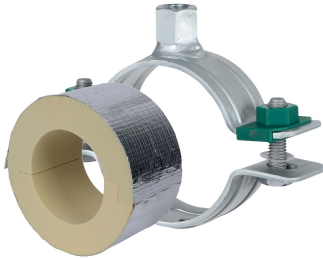

BISOFIX[®] PIR50 + HD500

(D 03 86)

for insulated pipes 12.0 - 406.4 mm

Features and Benefits

- for combination with rigid foam insulation
- cover joints with aluminium tape
- insulating pipe support with HD500 clamp
- HD500 clamp with M8/M10 and M10/M12 connection nut
- does not contain CFC, HCFC, formaldehyde or cadmium
- fire class B2
- PIR density <80mm = 80kg/m³
- PIR density >80mm = 120kg/m³
- PIR density 80kg/m³ => 0,024-0,026 [W/m²*K]
- PIR density 120kg/m³ => 0,030-0,032 [W/m²*K]
- surface protection:
 - product is part of the BIS UltraProtect[®] 1000 system
 - suitable for in- and outdoor applications
 - stands min. 1,000 hours salt spray test (max. 5% red rust) according to ISO 9227
- temperature range -45 °C - +105 °C