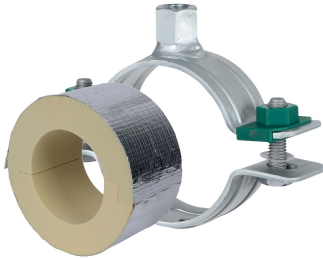

# BISOFIX® PIR20 + HD500

(D 03 56)

for insulated pipes 12.0 - 273.1 mm

## Features and Benefits

- for combination with rigid foam insulation
- cover joints with aluminium tape
- insulating pipe support with HD500 clamp
- HD500 clamp with M8/M10 and M10/M12 connection nut
- does not contain CFC, HCFC, formaldehyde or cadmium
- fire class B2
- PIR density <80mm = 80kg/m<sup>3</sup>
- PIR density >80mm = 120kg/m<sup>3</sup>
- PIR density 80kg/m<sup>3</sup> => 0,024-0,026 [W/m\*K]
- PIR density 120kg/m<sup>3</sup> => 0,030-0,032 [W/m\*K]
- surface protection:
  - product is part of the BIS UltraProtect® 1000 system
  - suitable for in- and outdoor applications
  - stands min. 1,000 hours salt spray test (max. 5% red rust) according to ISO 9227
- temperature range -45 °C - +105 °C