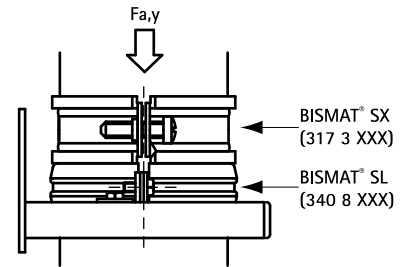

BISMAT[®] SX Socket Clamp

for stand pipes DN 70 - DN 200

(A 30 15)

Features and Benefits

- two-screw clamp
- with quick locking system
- alternative for cast iron socket clamp or plastic drain pipes
- ideal for application in combination with BIS Stand pipe brackets (Part No. 4323XXX)
- material: steel
- zinc plated
- EPDM rubber lining, black
- age resistant lining
- sound insulating lining according to DIN 4109

Part No.	D (mm)	DN	Type	B (mm)	H (mm)	b x s (mm)	F _{a,y} (N)	Pack 1
3173116	110	100	KA / GA	184	139	25 x 2.5	1,000	10

KA = Plastic drain pipe, GA = cast iron drain pipe