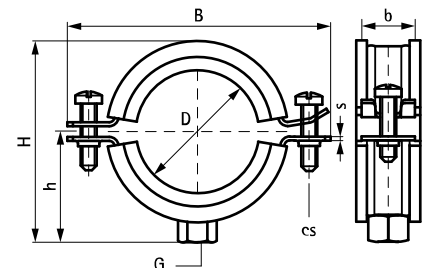

(A 05 24)

BISMAT[®] 2000

for metal pipes 57 - 219 mm

M8/10 - M10

Features and Benefits

- two-screw clamp
- with BISMAT[®] quick locking system
- from Ø 159 mm: with quick locking system
- material: steel
- zinc plated
- noise insulating lining, EPDM rubber, black
- age resistant lining
- sound insulating lining according DIN 4109
- noise reduction according to ISO 3822-1 up to 23 dB(A)
- tested for fire safety

Part No.	D (mm)	D (°)	DN	G	B (mm)	H (mm)	h (mm)	b x s (mm)	cs	F _{a,z} (N)	RAL	Pack 1
3403064	57 - 64	2	50	M8/10	107	90	52	23 x 2.00	M6	520	RAL ²	50
3403070	64 - 70	-	-	M8/10	115	99	56	23 x 2.00	M6	520	RAL ²	50
3403080	73 - 80	2½	65	M8/10	126	109	61	23 x 2.00	M6	520	RAL ²	50
3403091	83 - 91	3	80	M8/10	137	121	67	25 x 2.50	M6	935	RAL ²	25
3403105	100 - 105	-	-	M8/10	152	135	74	25 x 2.50	M6	935	RAL ²	25
3403114	108 - 114	4	100	M8/10	160	144	79	25 x 2.50	M6	935	RAL ²	25
3403119	116 - 119	-	-	M8/10	165	149	81	25 x 2.50	M6	935	RAL ¹	25
3403125	122 - 125	-	-	M8/10	173	157	85	25 x 2.50	M6	935	RAL ¹	25
3403141	133 - 141	5	125	M8/10	189	170	92	25 x 2.50	M6	935	RAL ¹	25
3423168	159 - 168	6	150	M10	233	198	102	25 x 3.00	M8	1,220	-	10
3423210	200 - 210	-	-	M10	273	239	122	25 x 3.00	M8	1,220	-	10
3423219	210 - 219	8	200	M10	284	250	128	25 x 3.00	M8	1,220	-	10

RAL¹ = tested, certified and monitored by a third party according to RAL-GZ 655/B.
 RAL² = tested, certified and monitored by a third party according to RAL-GZ 655/B and RAL-GZ 656.
 From Ø 159 mm: with quick locking system.
 For detailed technical information about our RAL marked products, please see the RAL datasheet in our web catalogue.