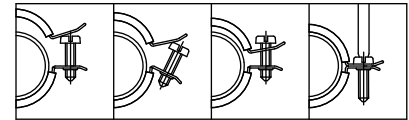

(A 05 24)

BISMAT[®] 2000

for metal pipes 57 - 219 mm

M8/10 - M10

Features and Benefits

- two-screw clamp
- with BISMAT[®] quick locking system
- from Ø 159 mm: with quick locking system
- material: steel
- zinc plated
- noise insulating lining, EPDM rubber, black
- age resistant lining
- sound insulating lining according DIN 4109
- noise reduction according to ISO 3822-1 up to 23 dB(A)
- tested for fire safety

Part No.	D (mm)	D (°)	DN	G	B (mm)	H (mm)	h (mm)	b x s (mm)	cs	F _{a,z} (N)	RAL	Pack 1
3403064	57 - 64	2	50	M8/10	107	90	52	23 x 2.00	M6	520	RAL ²	50
3403070	64 - 70	-	-	M8/10	115	99	56	23 x 2.00	M6	520	RAL ²	50
3403080	73 - 80	2½	65	M8/10	126	109	61	23 x 2.00	M6	520	RAL ²	50
3403091	83 - 91	3	80	M8/10	137	121	67	25 x 2.50	M6	935	RAL ²	25
3403105	100 - 105	-	-	M8/10	152	135	74	25 x 2.50	M6	935	RAL ²	25
3403114	108 - 114	4	100	M8/10	160	144	79	25 x 2.50	M6	935	RAL ²	25
3403119	116 - 119	-	-	M8/10	165	149	81	25 x 2.50	M6	935	RAL ¹	25
3403125	122 - 125	-	-	M8/10	173	157	85	25 x 2.50	M6	935	RAL ¹	25
3403141	133 - 141	5	125	M8/10	189	170	92	25 x 2.50	M6	935	RAL ¹	25
3423168	159 - 168	6	150	M10	233	198	102	25 x 3.00	M8	1,220	-	10
3423210	200 - 210	-	-	M10	273	239	122	25 x 3.00	M8	1,220	-	10
3423219	210 - 219	8	200	M10	284	250	128	25 x 3.00	M8	1,220	-	10

RAL¹ = tested, certified and monitored by a third party according to RAL-GZ 655/B.
 RAL² = tested, certified and monitored by a third party according to RAL-GZ 655/B and RAL-GZ 656.
 From Ø 159 mm: with quick locking system.
 For detailed technical information about our RAL marked products, please see the RAL datasheet in our web catalogue.