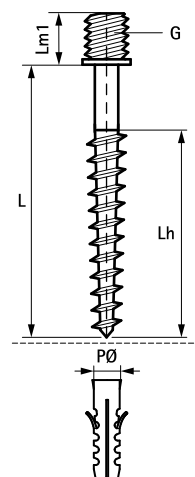

BIS Wood Screw Special

(K 40 20)

fixing to wall or ceiling

627

Features and Benefits

- with combi slot
- zinc plated
- material: steel

Part No.	G	L	Lh (mm)	Lm1 (mm)	PØ (mm)	Pack 1	Pack 2
6356630	M6	30 mm	30	7	6	100	4,000
6356640	M6	40 mm	40	7	6	100	2,000
6356650	M6	50 mm	50	7	6	100	4,000
6356840	M8	40 mm	40	8	8	100	2,000
6356860	M8	60 mm	40	8	8	100	2,000
6356150	M10	50 mm	40	10	10	100	1,000
6356170	M10	70 mm	40	10	10	100	1,000

Complementary
BIS Star Plug