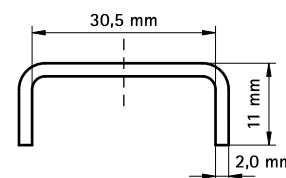

# BIS Stainless Steel Washer (U-shaped)

(M 29 40)

fixing to Walraven RapidRail®

## Features and Benefits

- U-shaped washer
- U-shaped for extra stability
- material: stainless steel 1.4401 (AISI 316)

Part No.	For Rail	Pack 1	Pack 2
6537813	30x15, 30x20, 30x30	50	250