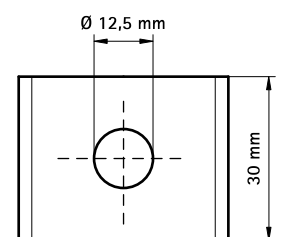

# BIS Stainless Steel Washer (U-shaped)

(M 29 40)

fixing to Walraven RapidRail®

## Features and Benefits

- U-shaped washer
- U-shaped for extra stability
- material: stainless steel 1.4401 (AISI 316)

Part No.	For Rail	Pack 1	Pack 2
6537813	30x15, 30x20, 30x30	50	250