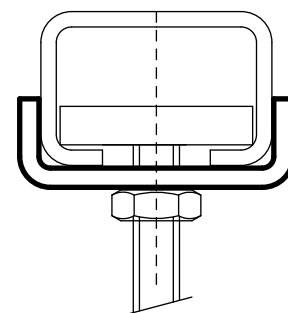

# BIS Stainless Steel Washer (U-shaped)

(M 29 40)

fixing to Walraven RapidRail®

## Features and Benefits

- U-shaped washer
- U-shaped for extra stability
- material: stainless steel 1.4401 (AISI 316)

Part No.	For Rail	Pack 1	Pack 2
6537813	30x15, 30x20, 30x30	50	250