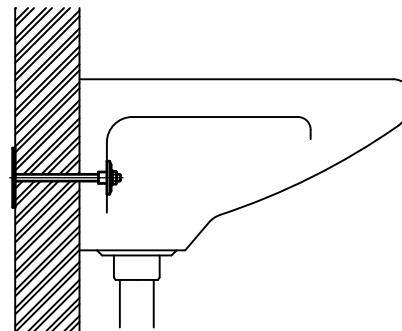

BIS Special Sanitary Ware Fixing Screw

fixing of wash basins and hand basins

(L 20 15)

Features and Benefits

- for assembly in hollow walls and other walls where plugs cannot be used
- zinc plated
- 1 set
- fixing set for wash-hand basins
- material: metal parts made of steel; protection ring made of PP (polypropylene), white

Part No.	L	Pack 1
0670118	180 mm	25