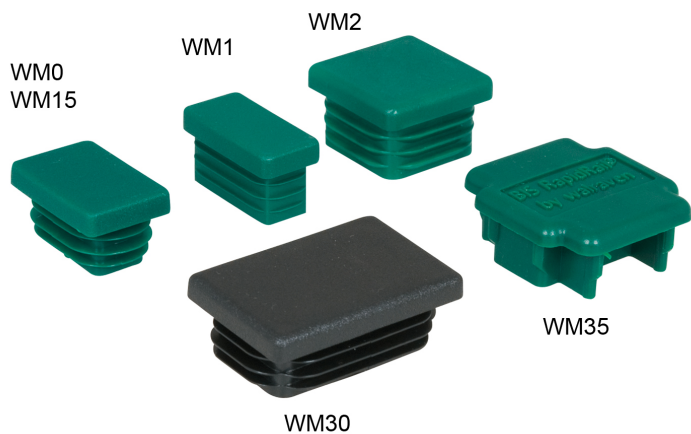

# BIS Rail End Cap

finishing of BIS RapidRail®

(G 45 05)

## Features and Benefits

- for clean finishing of rail end, covers all burrs
- material: PE (polyethylene)
- easy to fix securely

Part No.	For Rail	Colour	Pack 1	Pack 2
6566000	WM0 (27x18 mm), WM15 (30x20 mm)	Green	50	250
6566001	WM1 (30x15 mm)	Green	50	250
6566002	WM2 (30x30 mm)	Green	25	250
6566030	WM30 (30x45 mm)	Black	20	200
6566035	WM35 (38x40 mm)	Green	20	200

## Complementary

RapidRail® Fixing Rail  
 BIS RapidRail® Cantilever Arm (BUP1000)