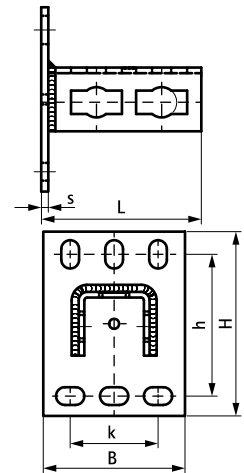

BIS PushStrut Wallplate

(H 29 28)

for easy installation of complex rail constructions

Features and Benefits

- easily combined with all common Strut profiles
- stable connection of rails to the floor, ceiling or wall
- timesaving and flexible
- easy to remove and reusable
- material: steel
- zinc plated

Part No.	L	B (mm)	H (mm)	h (mm)	s (mm)	k (mm)	F _{a,z} (N)	Pack 1
6594035	113 mm	100	130	100	5.0	62	3,000	10

Complementary

BIS RapidStrut® Fixing Rail (pg)
BIS PushStrut Button