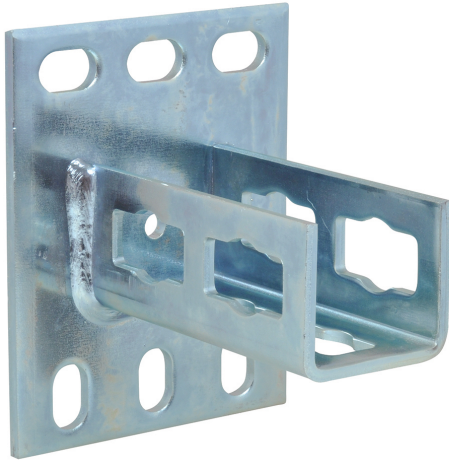

BIS PushStrut Wallplate

(H 29 28)

for easy installation of complex rail constructions

Features and Benefits

- easily combined with all common Strut profiles
- stable connection of rails to the floor, ceiling or wall
- timesaving and flexible
- easy to remove and reusable
- material: steel
- zinc plated

Part No.	L	B (mm)	H (mm)	h (mm)	s (mm)	k (mm)	F _{a,z} (N)	Pack 1
6594035	113 mm	100	130	100	5.0	62	3,000	10

Complementary

BIS RapidStrut® Fixing Rail (pg)
BIS PushStrut Button