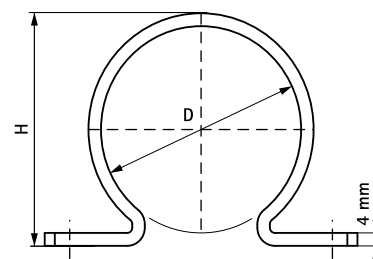

BIS PVC Saddle

for plastic pipes 32 - 125 mm

(C 35 05)

Features and Benefits

- one-part saddle
- by design, the pipe is separated from underground
- material: hard PVC (polyvinylchloride), grey or white
- UV-stabilized

Part No.	D (mm)	B (mm)	H (mm)	k (mm)	Colour	F _{a,z} (N)	Pack 1
1800032	32	73	45	53	Grey (RAL 7001)	300	50
1800040	40	77	52	57	Grey (RAL 7001)	300	50
1800050	50	88	63	68	Grey (RAL 7001)	300	50
1800063	63	99	74	79	Grey (RAL 7001)	300	50
1800070	70	99	83	79	Grey (RAL 7001)	300	50
1800075	75	98	88	78	Grey (RAL 7001)	300	50
1800080	80	121	90	101	Grey (RAL 7001)	300	50
1800090	90	126	104	106	Grey (RAL 7001)	300	50
1800100	100	131	114	111	Grey (RAL 7001)	300	25
1800110	110	127	124	107	Grey (RAL 7001)	300	25
1800125	125	143	138	123	Grey (RAL 7001)	300	25