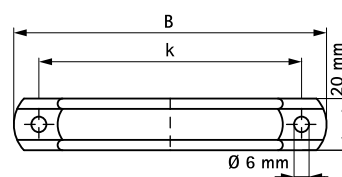

BIS PVC Saddle

for plastic pipes 32 - 125 mm

(C 35 05)

Features and Benefits

- one-part saddle
- by design, the pipe is separated from underground
- material: hard PVC (polyvinylchloride), grey or white
- UV-stabilized

Part No.	D (mm)	B (mm)	H (mm)	k (mm)	Colour	F _{a,z} (N)	Pack 1
1800032	32	73	45	53	Grey (RAL 7001)	300	50
1800040	40	77	52	57	Grey (RAL 7001)	300	50
1800050	50	88	63	68	Grey (RAL 7001)	300	50
1800063	63	99	74	79	Grey (RAL 7001)	300	50
1800070	70	99	83	79	Grey (RAL 7001)	300	50
1800075	75	98	88	78	Grey (RAL 7001)	300	50
1800080	80	121	90	101	Grey (RAL 7001)	300	50
1800090	90	126	104	106	Grey (RAL 7001)	300	50
1800100	100	131	114	111	Grey (RAL 7001)	300	25
1800110	110	127	124	107	Grey (RAL 7001)	300	25
1800125	125	143	138	123	Grey (RAL 7001)	300	25