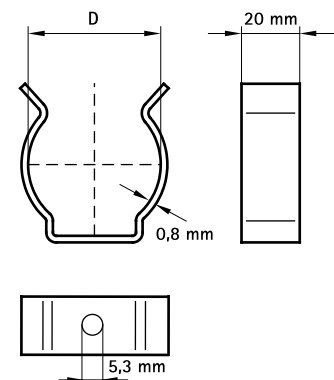

Features and Benefits

- universally applicable
- material: steel
- zinc plated

Part No.	D (mm)	d1 (mm)	Pack 1	Pack 2
59131600	13 - 16	5.3	200	1,000
59132000	17 - 20	5.3	100	500
59132500	21 - 25	5.3	100	500

For use with static loads only.