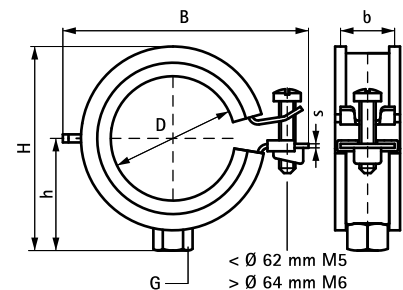

BIS KSB1 Clamp

for metal pipes 13 - 63 mm

M8 - M8/10

(A 05 108)

Features and Benefits

- single screw clamp
- with quick locking system, type KSB
- clamp easy to close with one hand
- material: steel
- zinc plated
- noise insulating lining, EPDM rubber, black
- age resistant lining
- sound insulating lining according to DIN 4109
- noise reduction according to ISO 3822-1 up to 23 dB(A)

1530-005-15

Part No.	D (mm)	D (°)	DN	G	B (mm)	H (mm)	h (mm)	b x s (mm)	F _{a,z} (N)	Pack 1
3363014	13 - 14	1/4	8	M8	46	38	23	20 x 1.00	350	100
3363018	15 - 18	3/8	10	M8	46	38	23	20 x 1.00	350	100
3363023	20 - 23	1/2	15	M8	51	43	25	20 x 1.00	350	100
3363028	25 - 28	3/4	20	M8	57	48	28	20 x 1.00	450	100
3363035	32 - 35	1	25	M8	63	55	31	20 x 1.00	450	100
3363043	40 - 43	1 1/4	32	M8	72	63	35	20 x 1.25	600	100
3363051	48 - 51	1 1/2	40	M8	80	71	39	20 x 1.25	600	50
3363054	53 - 56	-	-	M8	85	76	42	20 x 1.25	600	50
3363062	58 - 63	2	50	M8	91	82	45	20 x 1.25	600	50