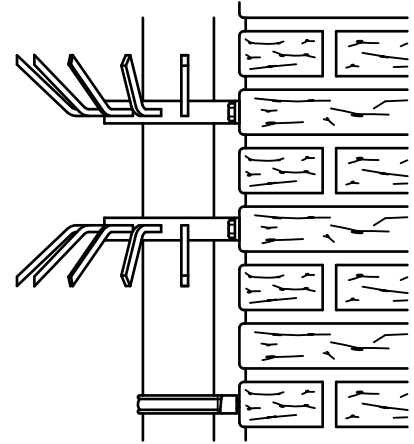

BIS Intruder Deterrent Clamp

deters climbing by using a rain water downpipe 110 mm

(B 40 20)

Features and Benefits

- mounting per 2 clamps around the pipe
- hot dip galvanized
- material: steel
- (one clamp with claws pointed upwards, the other one with claws downwards)