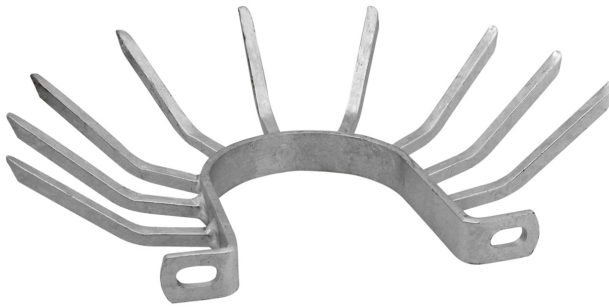

BIS Intruder Deterrent Clamp

deters climbing by using a rain water downpipe 110 mm

(B 40 20)

Features and Benefits

- mounting per 2 clamps around the pipe
- hot dip galvanized
- material: steel
- (one clamp with claws pointed upwards, the other one with claws downwards)

Part No.	Pack 1
4191810	10