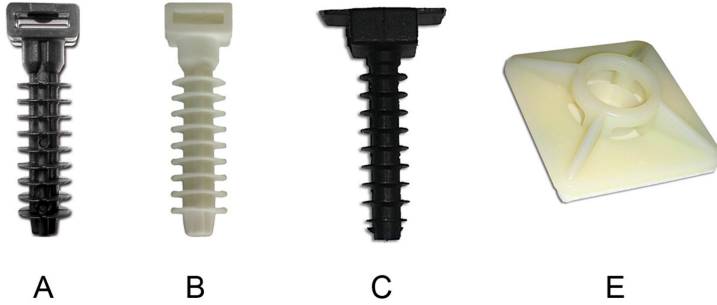

# BIS Fixing Accessory for Cable Tie

(J 60 45)

## Features and Benefits

- accessories for fixing nylon tie-wraps to different surfaces

Part No.	Model	Type	Pack 1	Pack 2
0900401	Stud Ø 8 (black)	A	100	5,000
0900402	Stud Ø 8 (white)	B	100	5,000
0900403	Stud Ø 6	C	100	5,000