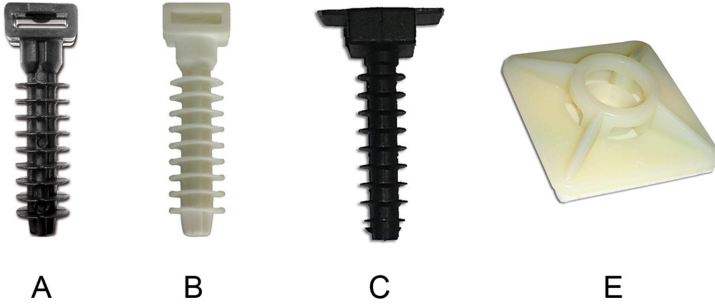

BIS Fixing Accessory for Cable Tie

(J 60 45)

Features and Benefits

- accessories for fixing nylon tie-wraps to different surfaces

Part No.	Model	Type	Pack 1	Pack 2
0900401	Stud Ø 8 (black)	A	100	5,000
0900402	Stud Ø 8 (white)	B	100	5,000
0900403	Stud Ø 6	C	100	5,000