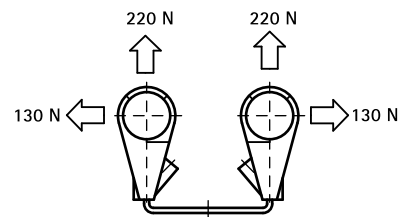

# BIS Duplo KS

for metal pipes 15 - 22 mm

(C 10 55)

## Features and Benefits

- two clamps on connection bracket
- clamps can be repositioned when open or closed - only fixed when finally secured
- plastic clamp prevents noises which arise from expansion or contraction of the pipe
- adjustable distance between pipe and wall
- locking screw connected to band, which makes it impossible to lose screw
- material: connection bracket made of steel; connector made of PP (polypropylene), white
- fire class B2
- recyclable, resistant to UV and ageing
- zinc plated
- temperature resistance from approx. -30 °C to approx. +90 °C (constant); short to approx. +110 °C

Part No.	D (mm)	D (")	DN	B (mm)	H1 (mm)	h1 (mm)	Colour	F <sub>a,z</sub> (N)	F <sub>a,x</sub> (N)	Pack 1
3225015	15	-	-	82	57 - 69	45 - 57	White (RAL 9018)	220	130	50
3225022	22	1/2	15	89	64 - 76	49 - 61	White (RAL 9018)	220	130	50