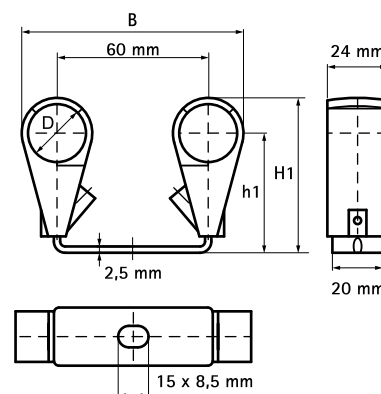

BIS Duplo KS

for metal pipes 15 - 22 mm

(C 10 55)

Features and Benefits

- two clamps on connection bracket
- clamps can be repositioned when open or closed - only fixed when finally secured
- plastic clamp prevents noises which arise from expansion or contraction of the pipe
- adjustable distance between pipe and wall
- locking screw connected to band, which makes it impossible to lose screw
- material: connection bracket made of steel; connector made of PP (polypropylene), white
- fire class B2
- recyclable, resistant to UV and ageing
- zinc plated
- temperature resistance from approx. -30 °C to approx. +90 °C (constant); short to approx. +110 °C

Part No.	D (mm)	D (°)	DN	B (mm)	H1 (mm)	h1 (mm)	Colour	F _{a,z} (N)	F _{a,x} (N)	Pack 1
3225015	15	-	-	82	57 - 69	45 - 57	White (RAL 9018)	220	130	50
3225022	22	1/2	15	89	64 - 76	49 - 61	White (RAL 9018)	220	130	50