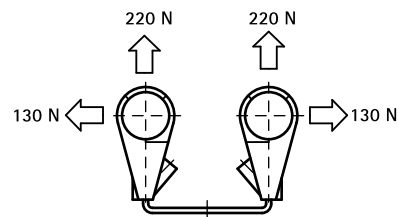

BIS Duplo KS

for metal pipes 15 - 22 mm

(C 10 55)

Features and Benefits

- two clamps on connection bracket
- clamps can be repositioned when open or closed - only fixed when finally secured
- plastic clamp prevents noises which arise from expansion or contraction of the pipe
- adjustable distance between pipe and wall
- locking screw connected to band, which makes it impossible to lose screw
- material: connection bracket made of steel; connector made of PP (polypropylene), white
- fire class B2
- recyclable, resistant to UV and ageing
- zinc plated
- temperature resistance from approx. -30 °C to approx. +90 °C (constant); short to approx. +110 °C

Part No.	D (mm)	D (°)	DN	B (mm)	H1 (mm)	h1 (mm)	Colour	F _{a,z} (N)	F _{a,x} (N)	Pack 1
3225015	15	-	-	82	57 - 69	45 - 57	White (RAL 9018)	220	130	50
3225022	22	1/2	15	89	64 - 76	49 - 61	White (RAL 9018)	220	130	50