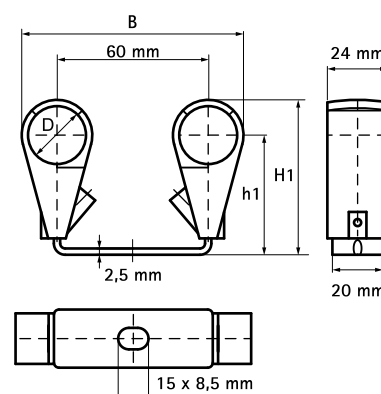

# BIS Duplo KS

for metal pipes 15 - 22 mm

(C 10 55)

## Features and Benefits

- two clamps on connection bracket
- clamps can be repositioned when open or closed - only fixed when finally secured
- plastic clamp prevents noises which arise from expansion or contraction of the pipe
- adjustable distance between pipe and wall
- locking screw connected to band, which makes it impossible to lose screw
- material: connection bracket made of steel; connector made of PP (polypropylene), white
- fire class B2
- recyclable, resistant to UV and ageing
- zinc plated
- temperature resistance from approx. -30 °C to approx. +90 °C (constant); short to approx. +110 °C

Part No.	D (mm)	D (")	DN	B (mm)	H1 (mm)	h1 (mm)	Colour	F <sub>a,z</sub> (N)	F <sub>a,x</sub> (N)	Pack 1
3225015	15	-	-	82	57 - 69	45 - 57	White (RAL 9018)	220	130	50
3225022	22	1/2	15	89	64 - 76	49 - 61	White (RAL 9018)	220	130	50