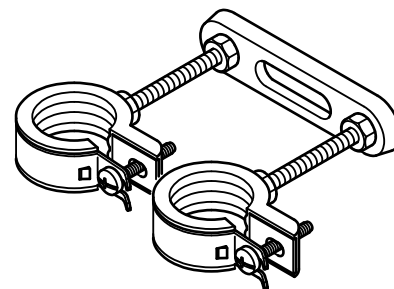

BIS Double Wall Plate

double fixing of 2 clamps to wall or ceiling

(K 15 25)

Features and Benefits

- with fixed centre distance
- zinc plated
- material: steel

| Part No. | G | L | k (mm) | F _{a,z} (N) | Pack 1 | Pack 2 |
|----------|----|--------|-----------|-------------------------|--------|--------|
| 6748055 | M8 | 75 mm | 55 | 1,250 | 50 | 500 |
| 6748065 | M8 | 85 mm | 65 | 1,010 | 50 | 500 |
| 6748085 | M8 | 105 mm | 85 | 730 | 50 | 500 |
| 6748105 | M8 | 125 mm | 105 | 420 | 50 | 500 |
| 6748150 | M8 | 170 mm | 150 | 270 | 50 | 300 |

Max. allowed load: both fixing points are equally loaded.

Complementary
Walraven Stud Bolt

Alternative
BIS Duplo Fixing Plate