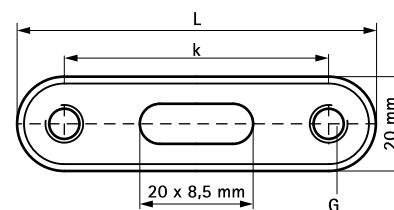

BIS Double Wall Plate

double fixing of 2 clamps to wall or ceiling

(K 15 25)

Features and Benefits

- with fixed centre distance
- zinc plated
- material: steel

| Part No. | G | L | k (mm) | F _{a,z} (N) | Pack 1 | Pack 2 |
|----------|----|--------|-----------|-------------------------|--------|--------|
| 6748055 | M8 | 75 mm | 55 | 1,250 | 50 | 500 |
| 6748065 | M8 | 85 mm | 65 | 1,010 | 50 | 500 |
| 6748085 | M8 | 105 mm | 85 | 730 | 50 | 500 |
| 6748105 | M8 | 125 mm | 105 | 420 | 50 | 500 |
| 6748150 | M8 | 170 mm | 150 | 270 | 50 | 300 |

Max. allowed load: both fixing points are equally loaded.

Complementary
Walraven Stud Bolt

Alternative
BIS Duplo Fixing Plate