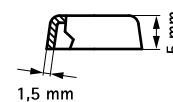

BIS Double Wall Plate

double fixing of 2 clamps to wall or ceiling

(K 15 25)

Features and Benefits

- with fixed centre distance
- zinc plated
- material: steel

| Part No. | G | L | k (mm) | F _{a,z} (N) | Pack 1 | Pack 2 |
|----------|----|--------|-----------|-------------------------|--------|--------|
| 6748055 | M8 | 75 mm | 55 | 1,250 | 50 | 500 |
| 6748065 | M8 | 85 mm | 65 | 1,010 | 50 | 500 |
| 6748085 | M8 | 105 mm | 85 | 730 | 50 | 500 |
| 6748105 | M8 | 125 mm | 105 | 420 | 50 | 500 |
| 6748150 | M8 | 170 mm | 150 | 270 | 50 | 300 |

Max. allowed load: both fixing points are equally loaded.

Complementary
Walraven Stud Bolt

Alternative
BIS Duplo Fixing Plate