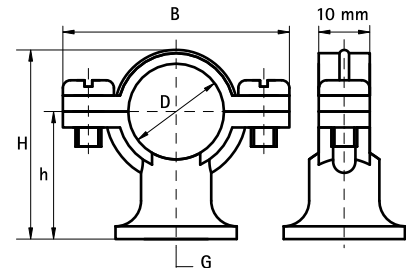

BIS Decorative Pipe Clamp (Brass)

(B 30 35)

for copper pipes 12 - 22 mm

M6

Features and Benefits

- two-screw clamp
- material: brass

Part No.	D (mm)	G	B (mm)	H (mm)	h (mm)	F _{a,z} (N)	Pack 1	Pack 2
0828012	12	M6	33	26	17	700	100	1,000
0828015	15	M6	36	30	20	700	100	1,000
0828022	22	M6	48	38	24	700	50	500