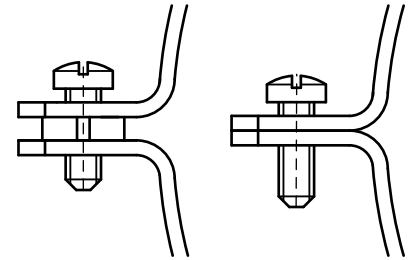

# BIS Bifix<sup>®</sup> 415 Stainless Steel

(M 15 05)

for plastic pipes Ø 32 - 200 mm

M8

## Features and Benefits

- two-screw clamp
- with quick locking system
- removable spacer washers allow the sliding or gripping of the pipe within the clamp
- inside profile to protect pipes from damage
- material: stainless steel 1.4404 (AISI 316L)

Part No.	D (mm)	DN	G	B (mm)	H (mm)	h (mm)	b x s (mm)	F <sub>a,z</sub> (N)	Pack 1
4157032	32	25	M8	71	53	32	20 x 1.5	1,310	25
4157040	40	32	M8	85	61	36	20 x 1.5	1,310	25
4157050	50	40	M8	96	63	40	20 x 1.5	1,310	25
4157075	75	70	M8	114	94	54	20 x 1.5	1,310	25
4157080	80	-	M8	119	101	56	20 x 1.5	1,310	25
4157090	90	80	M8	129	109	61	20 x 1.5	1,310	25
4157100	100	-	M8	139	119	66	20 x 1.5	1,310	25
4157110	110	100	M8	149	129	71	20 x 1.5	1,310	25
4157125	125	125	M8	164	145	80	20 x 1.5	1,310	25
4157160	160	150	M8	208	180	96	20 x 1.5	1,310	25
4157200	200	200	M8	247	221	117	20 x 1.5	1,310	25

## Complementary

BIS Stainless Steel Hanger Bolt