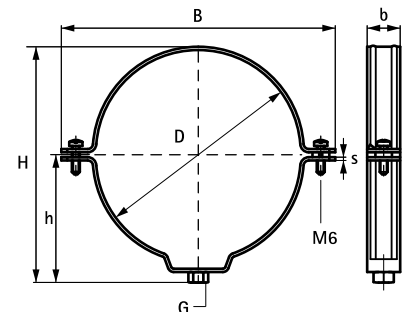

# BIS Bifix<sup>®</sup> 415 Stainless Steel

(M 15 05)

for plastic pipes Ø 32 - 200 mm

M8

## Features and Benefits

- two-screw clamp
- with quick locking system
- removable spacer washers allow the sliding or gripping of the pipe within the clamp
- inside profile to protect pipes from damage
- material: stainless steel 1.4404 (AISI 316L)

Part No.	D (mm)	DN	G	B (mm)	H (mm)	h (mm)	b x s (mm)	F <sub>a,z</sub> (N)	Pack 1
4157032	32	25	M8	71	53	32	20 x 1.5	1,310	25
4157040	40	32	M8	85	61	36	20 x 1.5	1,310	25
4157050	50	40	M8	96	63	40	20 x 1.5	1,310	25
4157075	75	70	M8	114	94	54	20 x 1.5	1,310	25
4157080	80	-	M8	119	101	56	20 x 1.5	1,310	25
4157090	90	80	M8	129	109	61	20 x 1.5	1,310	25
4157100	100	-	M8	139	119	66	20 x 1.5	1,310	25
4157110	110	100	M8	149	129	71	20 x 1.5	1,310	25
4157125	125	125	M8	164	145	80	20 x 1.5	1,310	25
4157160	160	150	M8	208	180	96	20 x 1.5	1,310	25
4157200	200	200	M8	247	221	117	20 x 1.5	1,310	25