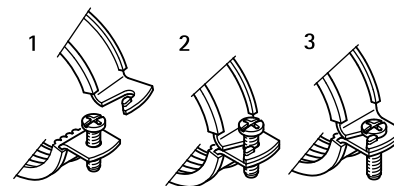

BIS Bifix[®] 1301 Stainless Steel

(M 05 05)

for stainless steel pipes Ø 11 - 250 mm

M8 - M10

Features and Benefits

- two-screw clamp
- with quick locking system
- material: stainless steel 1.4404 (AISI 316L)
- sound insulating lining according DIN 4109
- noise insulating lining, EPDM rubber, black
- age resistant lining