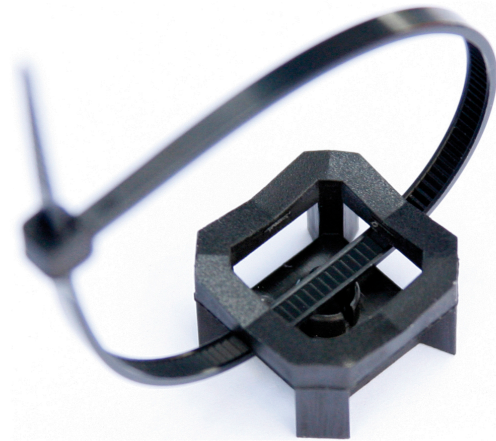

# BIS Basefix

(J 60 40)

## Features and Benefits

- quick installation in 15 seconds
- better fit of tube due to form
- to fix tubes with cable ties on different surfaces

Part No.	Model	Pack 1	Pack 2
0900406	Nylon cable tie fixing	100	1,000