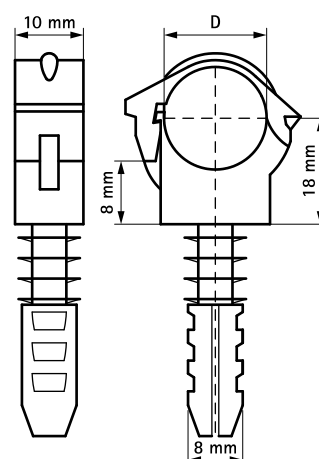

BIS ARAYTUB

for all pipes 16 - 25 mm

(C 10 35)

Features and Benefits

- clamp with integral plug
- locking with double tothing for extra security
- easy and quick to use
- for massive and hollow materials
- the plug can be expanded with a screw \varnothing 3.5 - 4.5 mm or a nail to get a better pull-out resistance (important in hollow materials)
- material: PA (polyamide), grey

Part No.	D (mm)	Pack 1	Pack 2
08505216	16	100	500
08505220	20	100	500
08506120	20	200	2,000
08505225	25	100	600

Alternative
starQuick® Clamp (Grey)