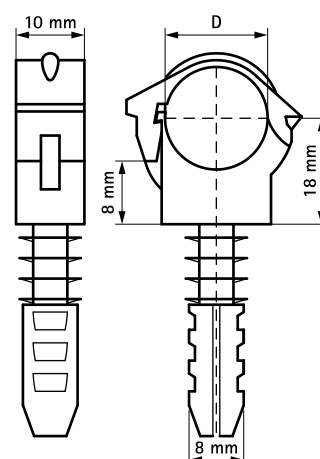

# BIS ARAYTUB

for all pipes 16 - 25 mm

(C 10 35)

## Features and Benefits

- clamp with integral plug
- locking with double toothing for extra security
- easy and quick to use
- for massive and hollow materials
- the plug can be expanded with a screw  $\varnothing$  3.5 - 4.5 mm or a nail to get a better pull-out resistance (important in hollow materials)
- material: PA (polyamide), grey

Part No.	D (mm)	Pack 1	Pack 2
08505216	16	100	500
08505220	20	100	500
08506120	20	200	2,000
08505225	25	100	600

Alternative  
starQuick® Clamp (Grey)