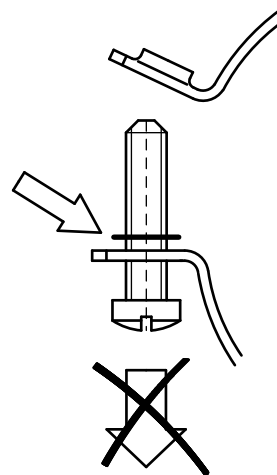

## 2S Clamp (M8)

(B 05 23)

for insulated pipe, steel, cast iron and plastic (multilayer) pipe 10 - 67 mm

M8

### Features and Benefits

- gapless range
- anti loss washers prevent screws from falling out during installation
- perfect solution for insulated pipe supports
- material: steel
- zinc plated

RAL-GZ 655/B  
Cert.Nr. 2021-07

Part No.	D (mm)	D (")	DN	G	B (mm)	H (mm)	h (mm)	b x s (mm)	cs	F <sub>a,z</sub> (N)	RAL	Pack 1
33025014	10 - 14	1/8 - 1/4	6 - 8	M8	46	27	17	20 x 1.00	M5	700	RAL <sup>1</sup>	50
33025019	15 - 19	3/8	10	M8	51	32	20	20 x 1.00	M5	700	RAL <sup>1</sup>	50
33025024	20 - 24	1/2	15	M8	56	37	22	20 x 1.00	M5	700	RAL <sup>1</sup>	50
33025030	25 - 30	3/4	20	M8	62	43	25	20 x 1.00	M5	700	RAL <sup>1</sup>	50
33025037	31 - 37	1	25	M8	69	50	29	20 x 1.00	M5	700	RAL <sup>1</sup>	50
33025046	38 - 46	1 1/4	32	M8	78	60	34	20 x 1.25	M5	850	RAL <sup>1</sup>	50
33025052	47 - 52	1 1/2	40	M8	84	66	37	20 x 1.25	M5	850	RAL <sup>1</sup>	50
33025061	53 - 61	2	50	M8	93	75	41	20 x 1.25	M5	850	RAL <sup>1</sup>	50
33025067	62 - 67	-	-	M8	99	81	44	20 x 1.25	M5	850	RAL <sup>1</sup>	50