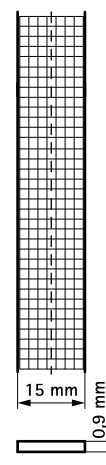

# BIS Suspension Band – Loose

(K 05 15)

fixing of pipes and air ducts

## Features and benefits

- material: PP (polypropylene)
- Part No. 0833015: in carton box
- Part No. 0833915: bundled
- tear load: ca. 2,500 N
- colour: traffic black
- UV-stabilized

Part No.	L	b x s (mm)	Pack 1	App.
0833915	15 m	15 x 0.9	10	roll
0833015	15 m	15 x 0.9	10	roll