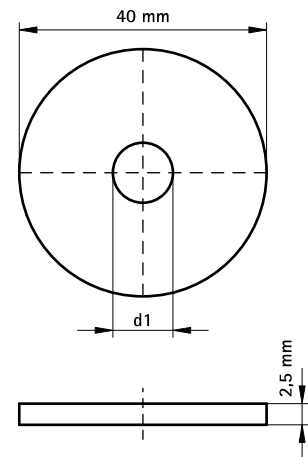

BIS Strut Stainless Steel Washer (Flat)

(M 55 16)

fixing to Strut rail

Features and benefits

- flat washer
- material: stainless steel 1.4401 (AISI 316)

Part No.	d1 (mm)	For Rail	Pack 1
6537508	Ø 8.5	Strut	100
6537510	Ø 10.5	Strut	100
6537512	Ø 12.5	Strut	100

Ø 10.5 and above tested for fire safety.

Complementary

Walraven RapidStrut® Stainless Steel Channel
Walraven RapidStrut® Stainless Steel Cantilever Arm