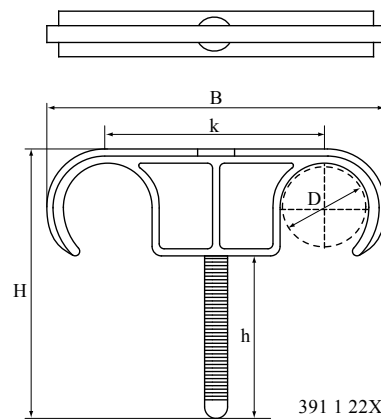

BIS Plug Clamp

for floor pipe 14 - 25 mm

391

(0 15 17)

391 1 02X

391 1 22X

Features and benefits

- to fix pipe-in-pipe pipes before casting top floor layer
- material: PA (polyamide)

Part No.	D (mm)	Model	B (mm)	H (mm)	k (mm)	Pack 1
3911020	14 - 20	Single	34	48	-	500
3911025	20 - 25	Single	47	60	-	500
3911220	14 - 20	Double	51	48	32	500
3911225	20 - 25	Double	77	60	46	250

391 1 02X