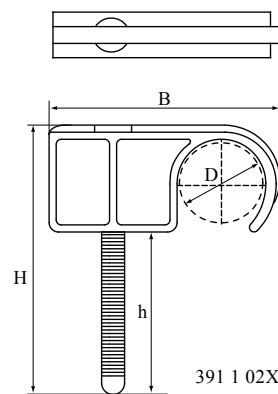

BIS Plug Clamp

for floor pipe 14 - 25 mm

391

(0 15 17)

391 1 02X

391 1 22X

Features and benefits

- to fix pipe-in-pipe pipes before casting top floor layer
- material: PA (polyamide)

Part No.	D (mm)	Model	B (mm)	H (mm)	k (mm)	Pack 1
3911020	14 - 20	Single	34	48	-	500
3911025	20 - 25	Single	47	60	-	500
3911220	14 - 20	Double	51	48	32	500
3911225	20 - 25	Double	77	60	46	250

391 1 02X