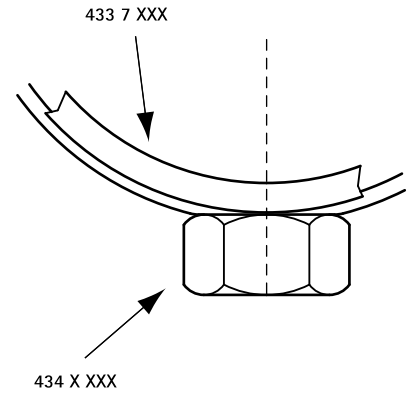

# BIS Metal Liner 434 Clamp

40 - 315 mm

(B 35 30)

## Features and benefits

- two-part identical clamp liners
- to create a rigid fixing point, suitable for pipe clamp for PE pipe type 434
- profiled
- material: chrome steel 1.4016 (AISI 430)

| Part No. | D<br>(mm) | DN  | B<br>(mm) | b<br>(mm) | Pack 1 |
|----------|-----------|-----|-----------|-----------|--------|
| 4337040  | 40        | 32  | 42        | 30        | 25     |
| 4337050  | 50        | 40  | 42        | 30        | 25     |
| 4337056  | 56        | 50  | 42        | 30        | 25     |
| 4337063  | 63        | 57  | 42        | 30        | 25     |
| 4337075  | 75        | 70  | 42        | 30        | 25     |
| 4337090  | 90        | 80  | 42        | 30        | 25     |
| 4337110  | 110       | 100 | 42        | 30        | 25     |
| 4337125  | 125       | 125 | 42        | 30        | 25     |
| 4337160  | 160       | 150 | 42        | 30        | 25     |
| 4337200  | 200       | 200 | 54        | 38        | 10     |
| 4337250  | 250       | 250 | 54        | 38        | 10     |
| 4337315  | 315       | 300 | 54        | 38        | 10     |