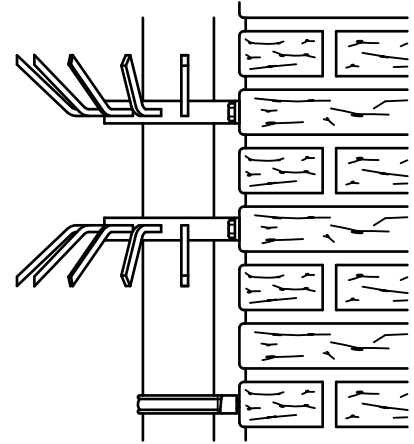

BIS Intruder Deterrent Clamp

(B 40 20)

deters climbing by using a rain water downpipe 110 mm

Features and benefits

- mounting per 2 clamps around the pipe
- hot dip galvanized
- material: steel
- (one clamp with claws pointed upwards, the other one with claws downwards)