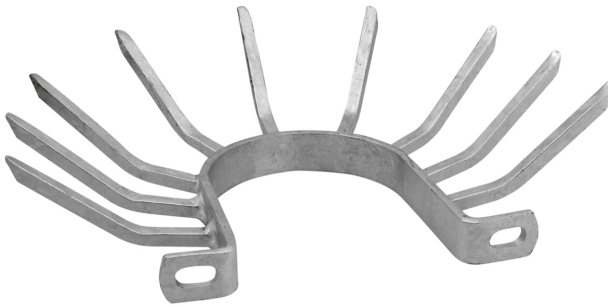

BIS Intruder Deterrent Clamp

(B 40 20)

deters climbing by using a rain water downpipe 110 mm

Features and benefits

- mounting per 2 clamps around the pipe
- hot dip galvanized
- material: steel
- (one clamp with claws pointed upwards, the other one with claws downwards)

Part No.	Pack 1
4191810	10