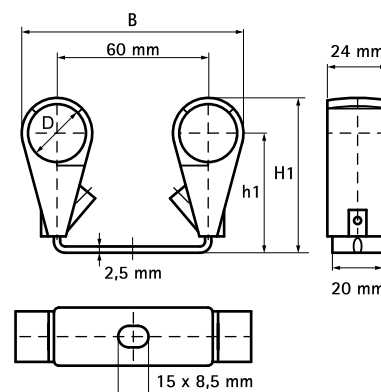

# BIS Duplo KS

for metal pipes 15 - 22 mm

(C 10 55)

## Features and benefits

- two clamps on connection bracket
- clamps can be repositioned when open or closed - only fixed when finally secured
- plastic clamp prevents noises which arise from expansion or contraction of the pipe
- adjustable distance between pipe and wall
- locking screw connected to band, which makes it impossible to lose screw
- material: connection bracket made of steel; connector made of PP (polypropylene)
- fire class B2
- recyclable, resistant to UV and ageing
- zinc plated
- temperature resistance from approx. -30 °C to approx. +90 °C (constant); short to approx. +110 °C

Part No.	D (mm)	D (")	DN	B (mm)	H1 (mm)	h1 (mm)	Colour	F <sub>a,z</sub> (N)	F <sub>a,x</sub> (N)	Pack 1
3225015	15	-	-	82	57 - 69	45 - 57	White (RAL 9018)	220	130	50
3225022	22	1/2	15	89	64 - 76	49 - 61	White (RAL 9018)	220	130	50