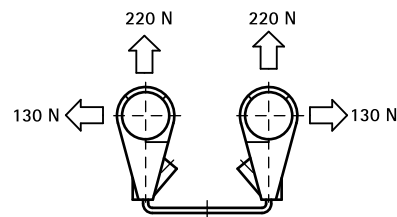

# BIS Duplo KS

for metal pipes 15 - 22 mm

(C 10 55)

## Features and benefits

- two clamps on connection bracket
- clamps can be repositioned when open or closed - only fixed when finally secured
- plastic clamp prevents noises which arise from expansion or contraction of the pipe
- adjustable distance between pipe and wall
- locking screw connected to band, which makes it impossible to lose screw
- material: connection bracket made of steel; connector made of PP (polypropylene)
- fire class B2
- recyclable, resistant to UV and ageing
- zinc plated
- temperature resistance from approx. -30 °C to approx. +90 °C (constant); short to approx. +110 °C

Part No.	D (mm)	D (")	DN	B (mm)	H1 (mm)	h1 (mm)	Colour	F <sub>a,z</sub> (N)	F <sub>a,x</sub> (N)	Pack 1
3225015	15	-	-	82	57 - 69	45 - 57	White (RAL 9018)	220	130	50
3225022	22	1/2	15	89	64 - 76	49 - 61	White (RAL 9018)	220	130	50