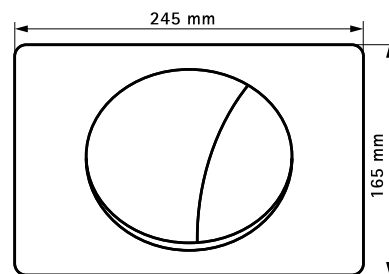

BIS Control Panel Ellipse / Cube

(W 05 50)

WC-pre-wall components

Features and benefits

- suitable for WC-pre-wall frames BISMAT[®] VN Quattro and BIS Vario[®] WC
- material: plastic (Ellipse) or pressure cast zinc alloy (Cube)
- pressure cast zinc alloy vandalism proof

Part No.	Model	Type	For	Colour
0353581	2-buttons	Ellipse	BIS Vario [®] WC	White

Ellipse