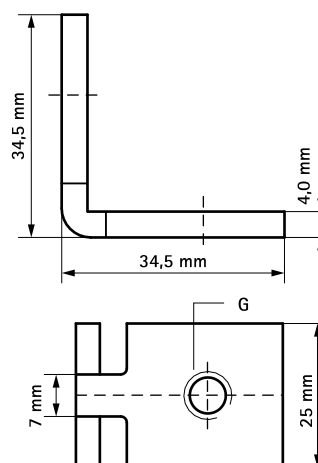

BIS Angle Formed Slide Nut

(G 30 25)

fixing to BIS RapidRail®

Features and benefits

- suitable for rail 30x15, 30x20, 30x30, 30x45, 38x40
- zinc plated
- material: steel

Part No.	G	T _(inst.) (Nm)	For Rail	Pack 1	Pack 2
6513709	M8	15.0	27x18, 30x15, 30x20, 30x30, 30x45, 38x40	25	250