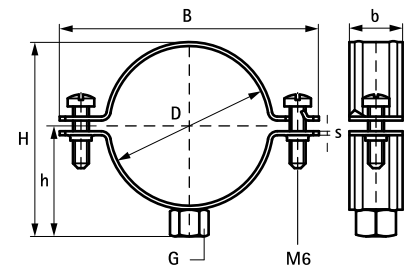

# BIS Aluminium Clamp for Spiral Ducts

(F 15 15)

for spiral ducts  $\varnothing$  80 - 300 mm

M8

## Features and benefits

- two-screw clamp
- with quick locking system
- material: aluminium 3.0255

Part No.	D (mm)	G	B (mm)	H (mm)	h (mm)	b x s (mm)	F <sub>a,z</sub> (N)	Pack 1
4120080	80	M8	127	99	54	25 x 1.5	850	25
4120090	90	M8	137	109	59	25 x 1.5	850	25
4120100	100	M8	147	119	64	25 x 1.5	850	25
4120110	110	M8	158	131	70	25 x 1.5	850	25
4120130	130	M8	177	149	79	25 x 1.5	850	25
4120150	150	M8	197	169	89	25 x 1.5	850	25
4120180	180	M8	227	199	104	25 x 1.5	850	25
4120200	200	M8	247	219	114	25 x 1.5	850	25

*Other dimensions on request.*