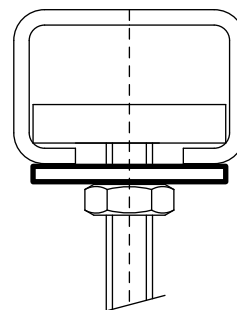

BIS Washer (Flat) (BUP1000)

(G 30 74)

fixing to BIS RapidRail®

Features and benefits

- suitable for rail 27x18, 30x15, 30x20, 30x30, 30x45, 38x40
- material: steel
- surface protection:
 - product is part of the Walraven BIS UltraProtect® 1000 system
 - suitable for in- and outdoor applications
 - stands min. 1,000 hours salt spray test (max. 5% red rust) according to ISO 9227
 - tested for fire safety

Part No.	B (mm)	s (mm)	d1 (mm)	For Rail	Pack 1	Pack 2
65381008	25	2.5	Ø 8.4	27x18, 30x15, 30x20, 30x30, 30x45, 38x40	100	2,500
65381010	25	2.5	Ø 10.5	27x18, 30x15, 30x20, 30x30, 30x45, 38x40	100	2,500
65381012	25	2.5	Ø 13.0	27x18, 30x15, 30x20, 30x30, 30x45, 38x40	100	2,500