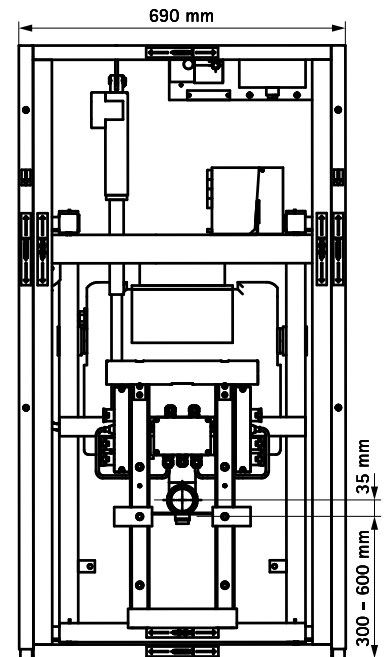

BIS Vario® WC DeLuxe 30

(W 13 20)

Features and benefits

- 30 cm electrical height adjustable WC-pre-wall system
- pre-wall component with Geberit flushing cistern
- especially suitable for clinical and care establishments as well as for multigenerational households
- seat height is easily electrically adjustable by 30 cm max
- easily upgradeable with hand rests and/or infra-red flushing system
- including basic frame with flush cistern, control panel (white), suspension frame with protective cover (white), electric motor with tumbler switch and drainage system
- Frame:
 - drainage system (vertical or horizontal)
 - flexible, lockable inflow hose 1/2"
 - fixing material, drill template, assembly instructions and operating instructions
 - remote control HB41 for electrical height adjustment (035 3 068)
- floor supports adjustable to a height of 230 mm
- wall support 70 mm adjustable in depth (from 250 – 320 mm)
- material: steel, epoxy coated
- Flushing cistern:
 - make: Geberit, type UP200
 - duo-flush technology, flushing volume 3/3 litre (standard), adjustable to 3/3-9 litre
 - front control
 - including control panel (white)
 - 10 years guarantee (25 year spare part availability)
- Optional extra's:
 - infra-red WC-control BIS Vario® WC Flush IR
 - foldable hand rests (stainless steel) (0353060)
 - foldable hand rests (stainless steel) with electrical height adjustment (0353065)

Part No.	Model	CE	Pack 1
0353125	Vertical	CE	1
0353126	Horizontal	CE	1

Complementary

- BIS Vario® WC Upgrade Set
- BIS Vario® WC Armrest Set
- BIS Vario® WC Paper Holder

Complementary

- BIS Vario® WC Handheld Control Holder