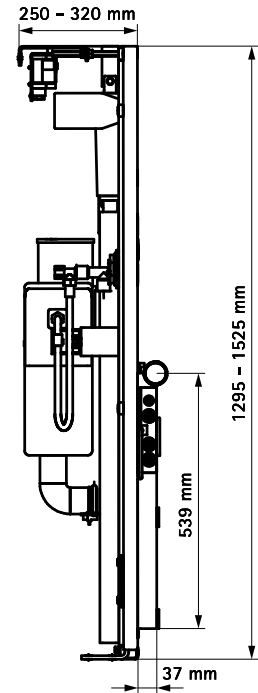

BIS Vario® WC DeLuxe 30

(W 13 20)

Features and benefits

- 30 cm electrical height adjustable WC-pre-wall system
- pre-wall component with Geberit flushing cistern
- especially suitable for clinical and care establishments as well as for multigenerational households
- seat height is easily electrically adjustable by 30 cm max
- easily upgradeable with hand rests and/or infra-red flushing system
- including basic frame with flush cistern, control panel (white), suspension frame with protective cover (white), electric motor with tumbler switch and drainage system
- Frame:
 - drainage system (vertical or horizontal)
 - flexible, lockable inflow hose 1/2"
 - fixing material, drill template, assembly instructions and operating instructions
 - remote control HB41 for electrical height adjustment (035 3 068)
- floor supports adjustable to a height of 230 mm
- wall support 70 mm adjustable in depth (from 250 – 320 mm)
- material: steel, epoxy coated
- Flushing cistern:
 - make: Geberit, type UP200
 - duo-flush technology, flushing volume 3/3 litre (standard), adjustable to 3/3-9 litre
 - front control
 - including control panel (white)
 - 10 years guarantee (25 year spare part availability)
- Optional extra's:
 - infra-red WC-control BIS Vario® WC Flush IR
 - foldable hand rests (stainless steel) (0353060)
 - foldable hand rests (stainless steel) with electrical height adjustment (0353065)

Part No.	Model	CE	Pack 1
0353125	Vertical	CE	1
0353126	Horizontal	CE	1

Complementary

- BIS Vario® WC Upgrade Set
- BIS Vario® WC Armrest Set
- BIS Vario® WC Paper Holder

Complementary

- BIS Vario® WC Handheld Control Holder